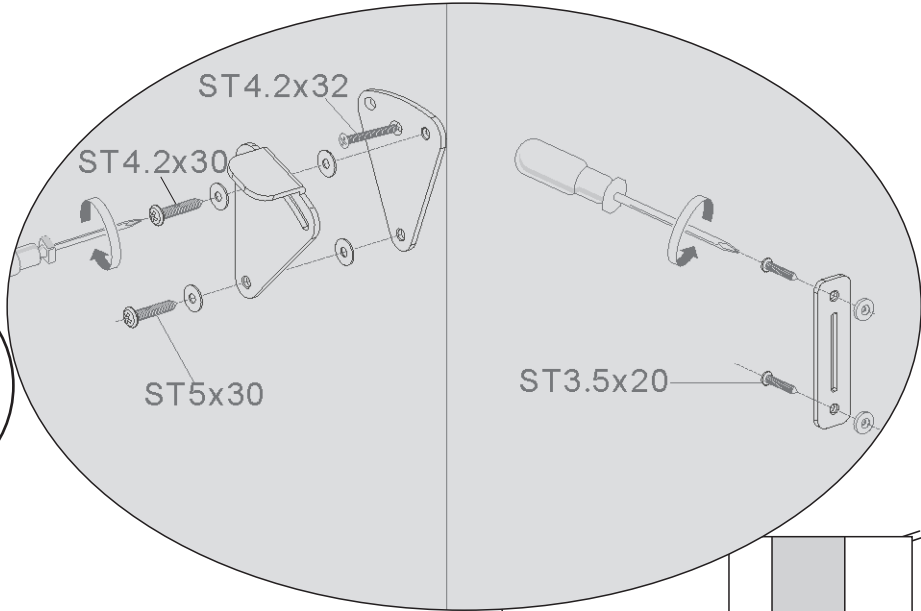

Installation Manual

(x1)

(x4)

(x2)

ST4.2x32(x1)

ST3.5x20(x2)

ST4.2x30(x1)

ST5x30(x1)

ST3.5x20

Wall

Door