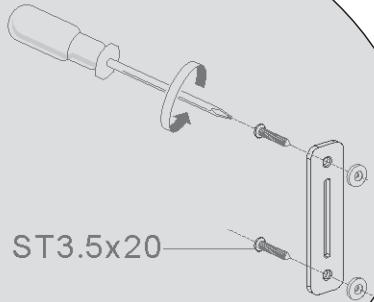

Installation Manual

(x1)

(x4)

(x2)

ST4.2x32(x1)

ST3.5x20(x2)

ST4.2x30(x1)

ST5x30(x1)

ST3.5x20

Wall

Door